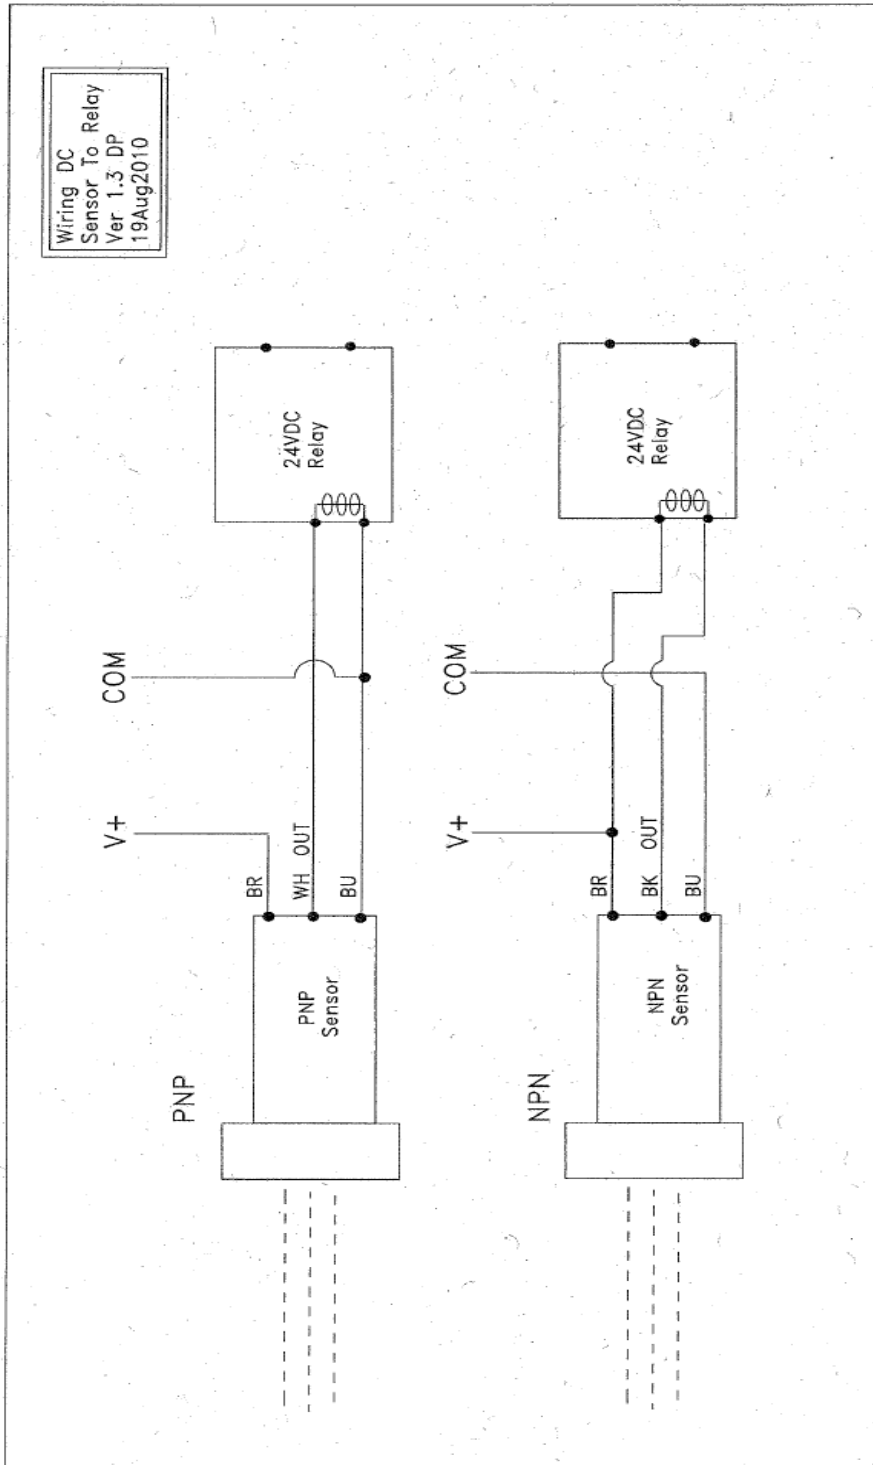

Hyde Park NPN & PNP Wiring with Ice Cube Relay

POB 1778 Greer, SC 29652
414 West Poinsett Street Greer, SC 29650
mtrask@bellsouth.net