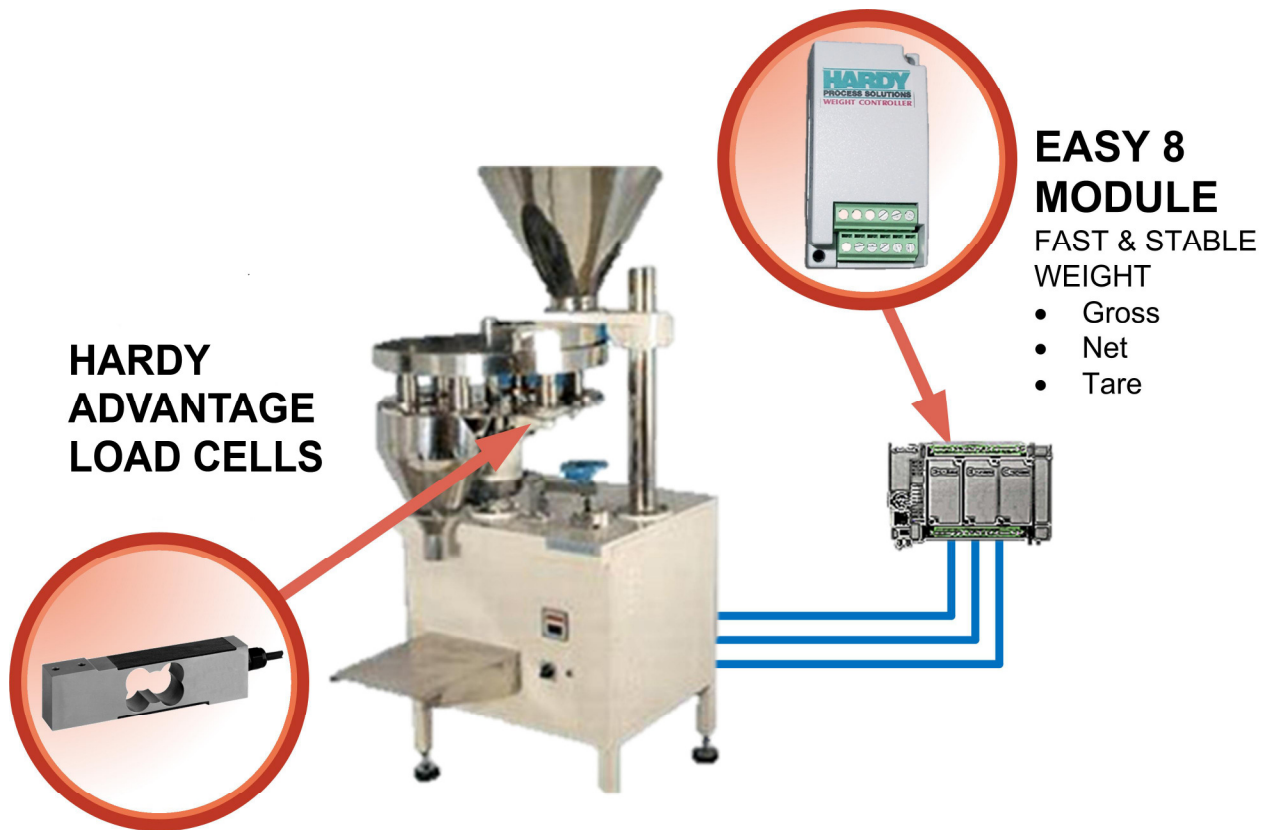

TRASK *Your Sensor Solution Source*

INSTRUMENTATION, INC.

For North and South Carolina

HI 2080 Easy 8 Weigh Module (Now Available in Single Piece Quantities)

Micro800™ Programmable Controller

The Hardy EASY 8 is a powerful weight processing module that calculates and digitizes net and gross weight data from Hardy load cells (or industry standard load cells) and sends this data directly to the backplane of a Rockwell Automation's Micro800™ Programmable Controller.

Click here for details

<http://www.hardysolutions.com/products/-plc-weighing-modules/weight-modules/product/453/easy-8->

Call 864-848-3993 to talk to a live person or email Mike@traskinst.com

POB 1778 Greer, SC 29652
414 West Poinsett Street, Greer, SC 29650
Ph: 864-848-3993 Fax: 864-848-9569